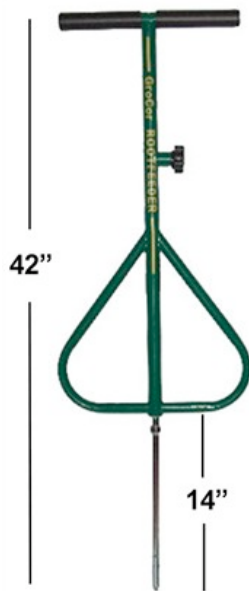

GROCOR, LTD.®

THE GROW MORE PLANT AND TREE CARE SYSTEM!™

THE GROW MORE ROOT FEEDER!™

The Grow More Root Feeder!™ features a patented design that makes watering and fertilizing your landscape and garden easy. The ergonomic design, from the foam cushioned handles to the steel reinforced foot pegs, makes using this lawn and garden tool simple and easy. The root feeder can be used on vegetables, fruits, flowers, trees, shrubs, raised beds, and container gardens. It works in all types of soils and is IDEAL for slopes and hillsides. No erosion or run-off! The fourteen-inch heavy duty steel probe penetrates deep into the soil delivering over 5 gallons of water per minutes. That means 100% of the water and fertilizer is available to the roots. No guessing or wondering how much of the water is reaching the roots. You will save on the amount of fertilizer and water needed. Best of all, the results from using the Grow More Root Feeder!™ are remarkable.

US PATENT: 427,029

A Common Sense Approach to Plant Care!!

Get your new plantings off to a fast, healthy start. Feeding at the root zone promotes vigorous roots, which are the key to healthy, productive plants. The root feeder will help maintain your landscape investment and will stimulate plants that are stressed by disease, insects, and even drought conditions. Feed the plants and not the weeds!

The root feeder mixes the fertilizer for you at approximately one tablespoon per gallon of water. There is no mixing and no mess. You control the exact amount of water and product being injected using the fingertip 'On/Off' water control valve. The root feeder is self-cleaning. Simply allow the water to run for a second upon the removal from the ground and wipe with a cloth.